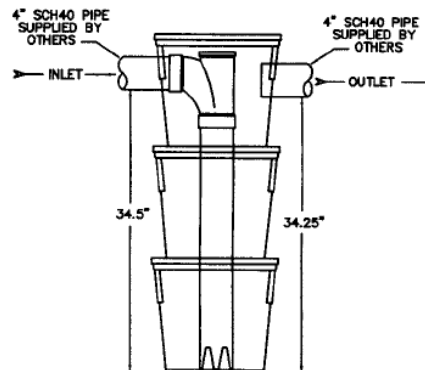

Provides simple and practical removal of chlorine from effluent waters.

Also adjusts automatically with flow rate.

ITEM	DESCRIPTION
CHLORNOR	CHLORINATOR NORWECO LF-1500
CHLORNOR2000	MODEL IT2000 TABLET CHLORINATOR
CHLORNOR4000	MODEL IT4000 TABLET CHLORINATOR
CHLORRISER24	CHLORINATOR RISER NORWECO 24"
CHLORTAB25	CHLORINE TABS 25 LB PAIL
CONTACTCHMBR	CHLORINE CONTACT CHAMBER ASSEMBLY
CONTACTMDL25	CHLOR. CONTACT MODULE 25 GAL
DECHLORTAB45	DECHLOR. TAB 45 LB PAIL
REAERATMODULE	REAERATION MODULE W/ B9004 CONTROL

CHLORINE CONTACT MODULE
25 GALLON CAPACITY