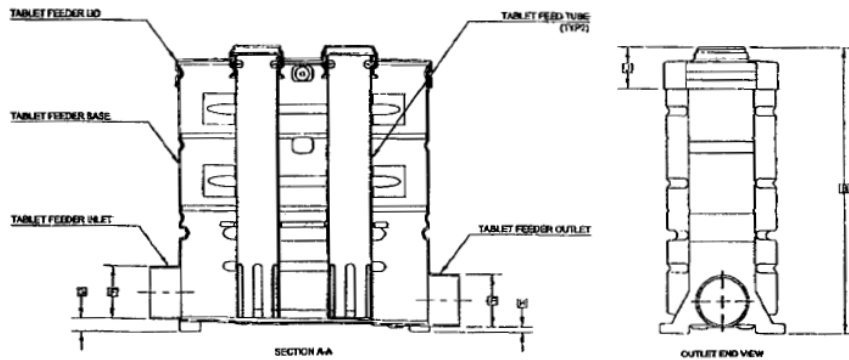

Provides simple and practical removal of chlorine from effluent waters.

Also adjusts automatically with flow rate.

ITEM	DESCRIPTION
CHLORNOR	CHLORINATOR NORWECO LF-1500
CHLORNOR2000	MODEL IT2000 TABLET CHLORINATOR
CHLORNOR4000	MODEL IT4000 TABLET CHLORINATOR
CHLORRISER24	CHLORINATOR RISER NORWECO 24"
CHLORTAB25	CHLORINE TABS 25 LB PAIL
CONTACTCHMBR	CHLORINE CONTACT CHAMBER ASSEMBLY
CONTACTMDL25	CHLOR. CONTACT MODULE 25 GAL
DECHLORTAB45	DECHLOR. TAB 45 LB PAIL
REAERATMODULE	REAERATION MODULE W/ B9004 CONTROL

CHLORINE CONTACT MODULE
25 GALLON CAPACITY